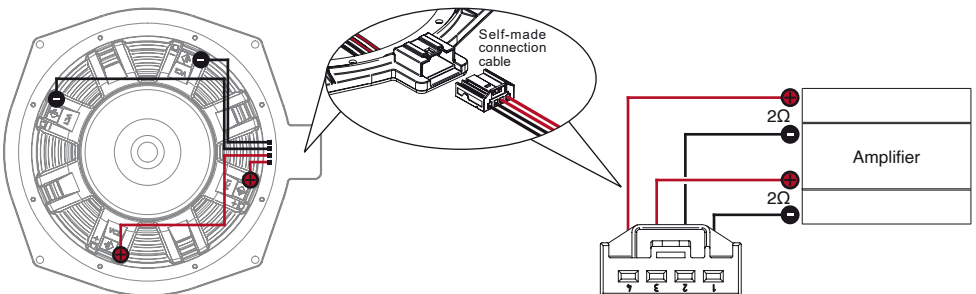

Custom installation of the 2 x 2 Ω dual voice coil hybrid woofer **Ci5 S200FM-D2** with self-made connection cable, enclosed connector plug, and crimp contacts