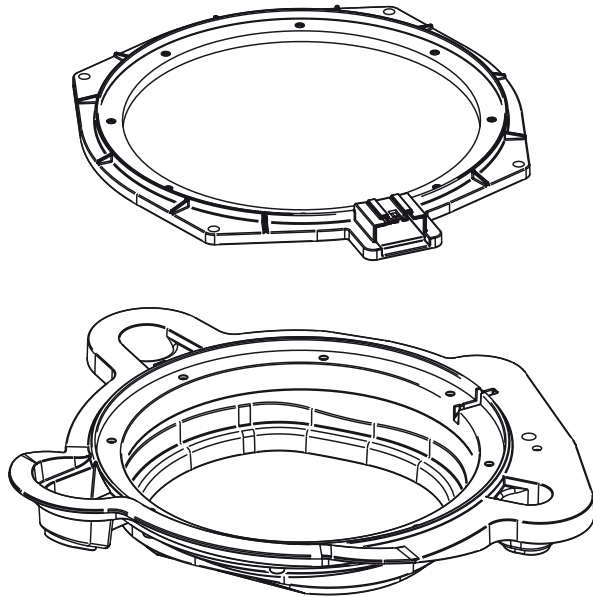

FlexMount 200

Information on compatibility can be found in our
FlexMount Finder at
www.audiotec-fischer.com

Warranty disclaimer

Correct disposal of this product

This symbol means the product must not be discarded as household waste, and should be delivered to an appropriate collection facility for recycling. Follow local rules and never dispose of the product with normal household waste. Correct disposal of old products helps prevent negative consequences for the environment and human health.

Regular notes

This product has been issued a CE / UKCA / EAC marking. This means that the device is certified for use in vehicles within the European Union (EU) / United Kingdom / Eurasian Customs Union.

**AUDIOTEC
FISCHER**

AUDIOTEC FISCHER GmbH
Hünegräben 26 - 28
57392 Schmallenberg
Germany

Made in China