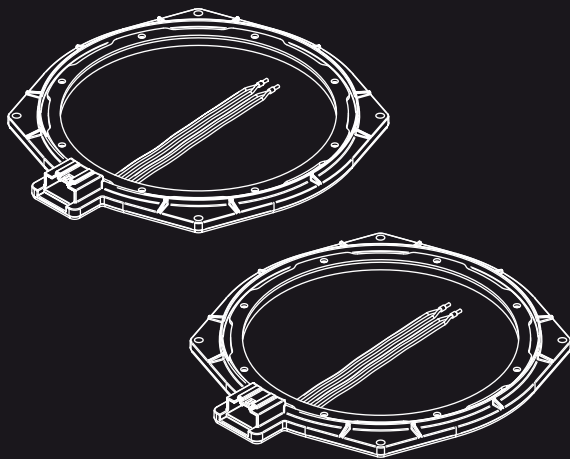

# FlexMount

200MM / 8INCH

SPEAKER ADAPTOR RINGS

FOR COMPOSE S200FM FLAT WOOFER